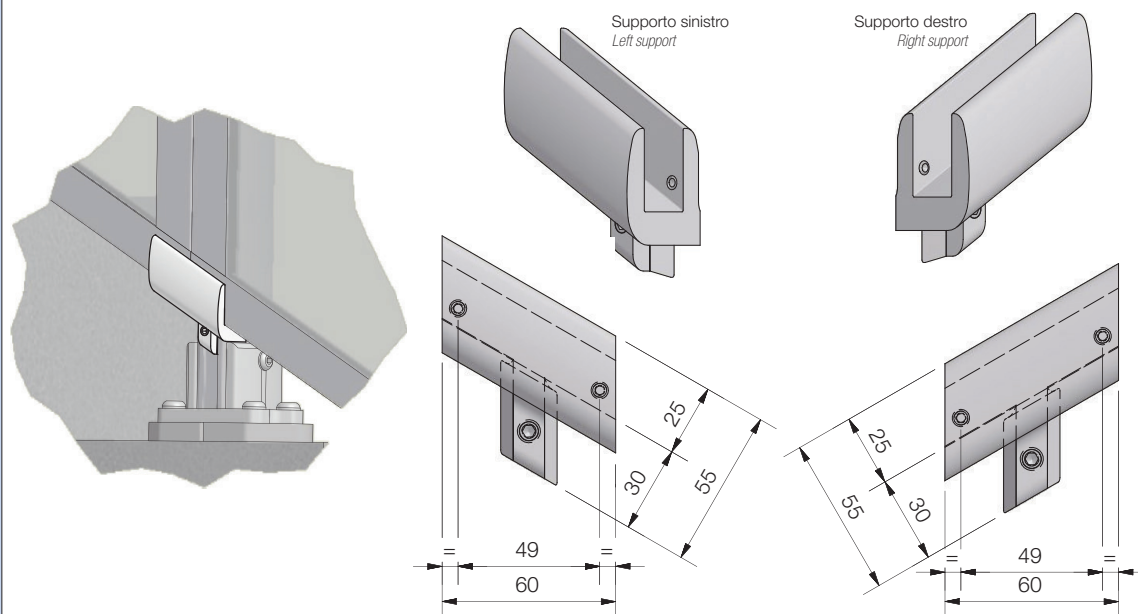

PRODOTTO

ART.

ACP 1516/D - ACP 1516/S

DESCRIZIONE

Supporti centrali inclinati 30° completi per canaline BL007 e BL008
Complete 30° inclined central supports for BL007 and BL008 glass-edge cover profile