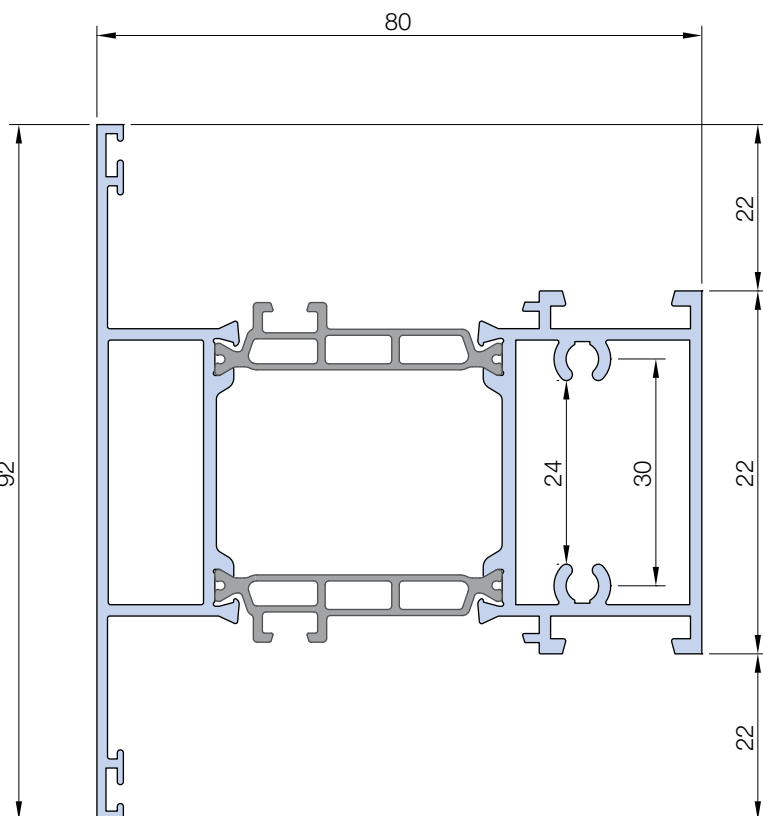

TT 71839

1873 g/m